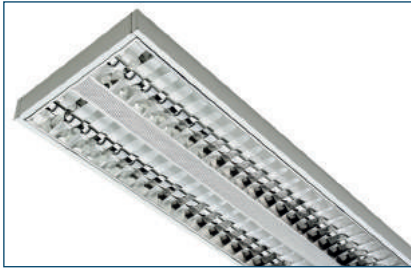

POLARIS LINEAR NARROW&WIDE

T5 Surface/ Suspended Slimline
Double Parabolic Luminaire

POLARIS 228 A22 DB

LG3 – Luminaire fits to LG3 requirements (with 30% light distribution to the ceiling and 70% to the floor). Available on request.

Type: Slim&Wide versions of suspended or surface T5 luminaire for maximum efficiency and quality of light. Attractive design and look. Lightweight at just 1.1-2,1 kg with a height of only 57 mm.

Specification: Double parabolic louvre to give better light distribution. Fully enclosed body with mirror reflector, which improves light output and is exceptional to NORTHCLIFFE Lighting. The louvre is fitted into the body with six spring locks for maximum stability.

Deluxe version louvres are manufactured using Alanod MIRO aluminium with 95% reflection. Fully enclosed white steel body. Deluxe version is made completely of matted aluminium. Luminaire is plastic-wrapped and packed in twin boxes.

Installation: Surface luminaire designed to be fixed to ceiling of any type or suspended.

Application: Indoor. Office buildings, shops and other commercial environments.

Wire suspension set (**SUSY**) and plastic cap with spiral cable (**CAPW**) are available on request. For more information check option list.