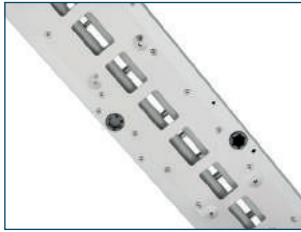

POLARIS LINEAR NARROW&WIDE

T5 Surface/ Suspended Slimline
Double Parabolic Luminaire

POLARIS 228 A22 DB

LG3 – Luminaire fits to LG3 requirements (with 30% light distribution to the ceiling and 70% to the floor). Available on request.

Type: Slim&Wide versions of suspended or surface T5 luminaire for maximum efficiency and quality of light. Attractive design and look. Lightweight at just 1.1-2,1 kg with a height of only 57 mm.

Specification: Double parabolic louvre to give better light distribution. Fully enclosed body with mirror reflector, which improves light output and is exceptional to NORTHCLIFFE Lighting. The louvre is fitted into the body with six spring locks for maximum stability.

Deluxe version louvres are manufactured using Alanod MIRO aluminium with 95% reflection. Fully enclosed white steel body. Deluxe version is made completely of matted aluminium. Luminaire is plastic-wrapped and packed in twin boxes.

Installation: Surface luminaire designed to be fixed to ceiling of any type or suspended.

Application: Indoor. Office buildings, shops and other commercial environments.

Wire suspension set (**SUSY**) and plastic cap with spiral cable (**CAPW**) are available on request. For more information check option list.